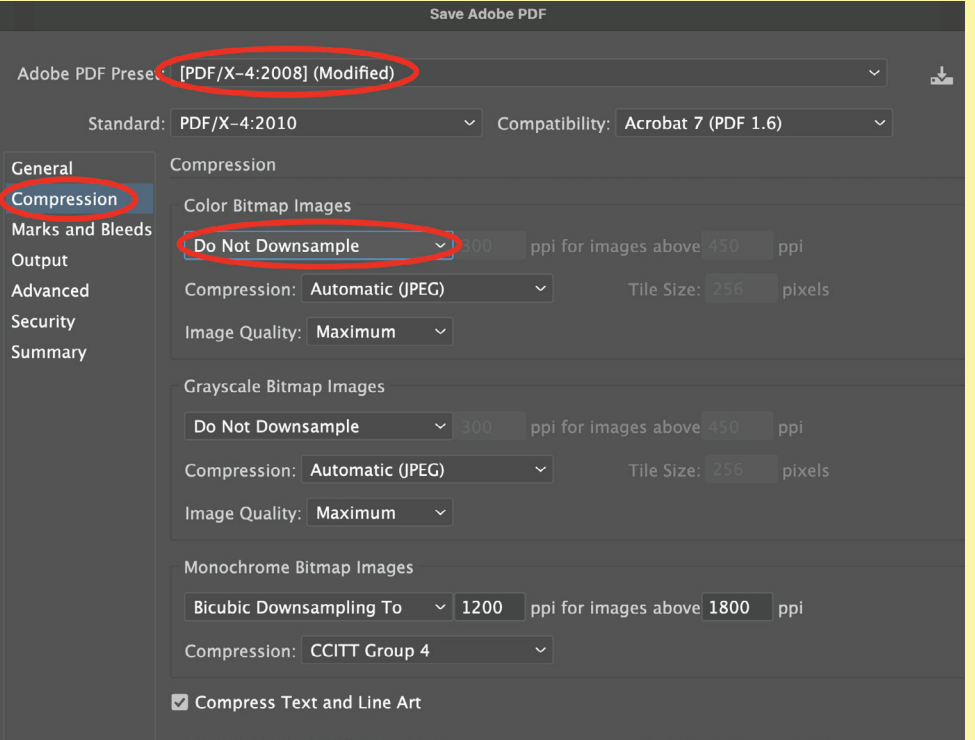

VELCRO POP UP DISPLAY STRAIGHT, 20' x 8'

GRAPHIC DIMENSIONS:

TOTAL AREA WITH BLEED:
265.3" x 90" (including white area)

GRAPHIC SIZE:
264.3" x 89" (including grey area)

SAFE AREA:
257" x 85" (in yellow)

*Keep all important graphics
such as: logos, text, contact info, etc.
in the yellow safe zone*

VERSION 01

Compression Format when generating the PDF to print:

2" STITCHING FOR VELCRO WILL BE VISIBLE

2" flap will be folded to the backside. Please center your graphics inside the **YELLOW SAFE ZONE**

2" flap will be folded to the backside. Please center your graphics inside the **YELLOW SAFE ZONE**